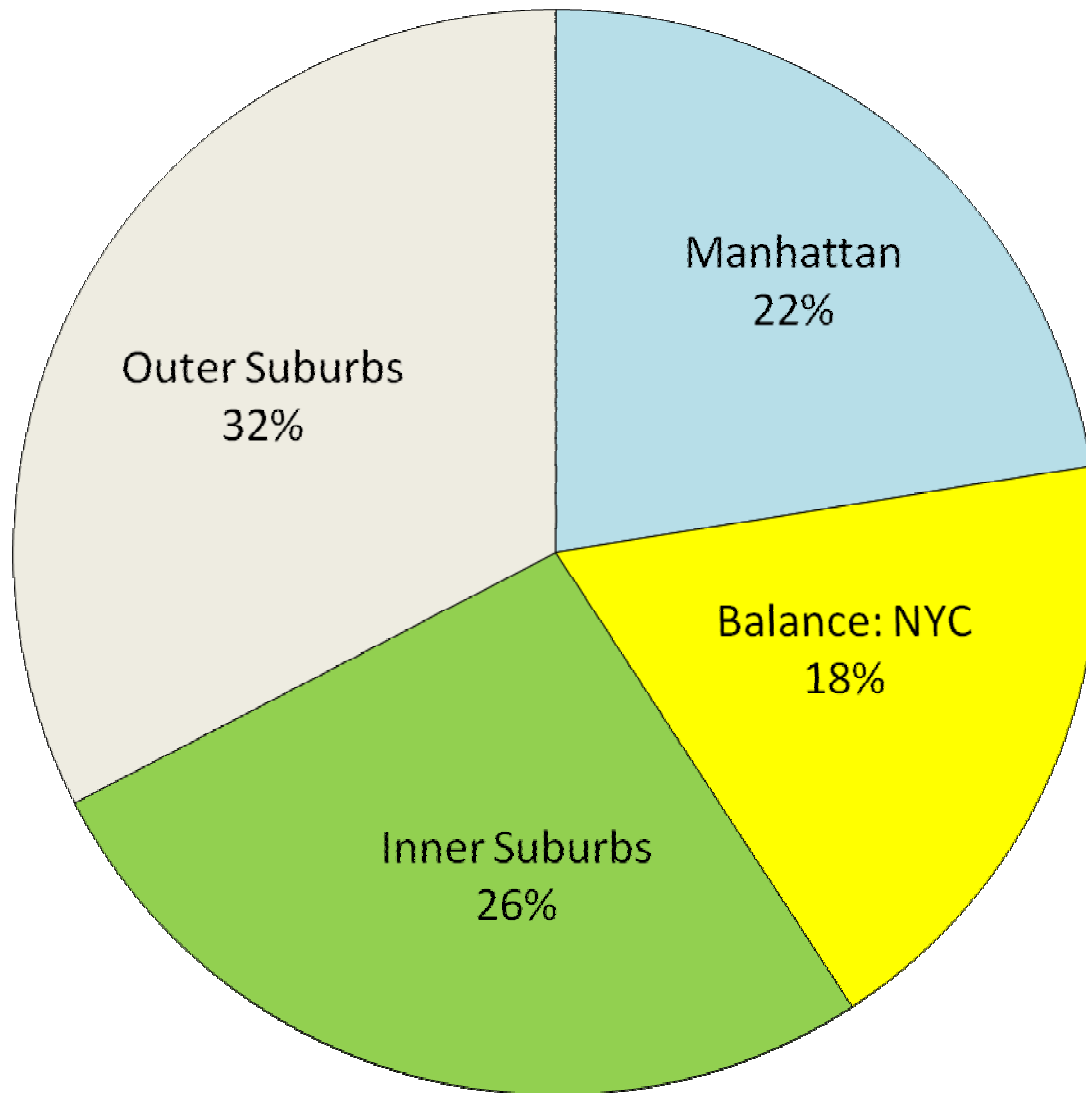

Work Trip Travel Time: by Residence

NEW YORK METROPOLITAN AREA: 2006

Work Trip Travel Time: Work Location

NEW YORK METROPOLITAN AREA: 2006

Jobs-Housing Balance

NEW YORK METROPOLITAN AREA: 2006

Transit Work Trip Share: by Residence

NEW YORK METROPOLITAN AREA: 2006

Transit Work Trip Share: Work Location

NEW YORK METROPOLITAN AREA: 2006

Employment Density

NEW YORK METROPOLITAN AREA: 2006

Distribution of Employment

NEW YORK METROPOLITAN AREA: 2006

Note: Outer Suburban Share Under-Estimated (Data not available For Litchfield, Putnam, Sussex & Warren Counties)