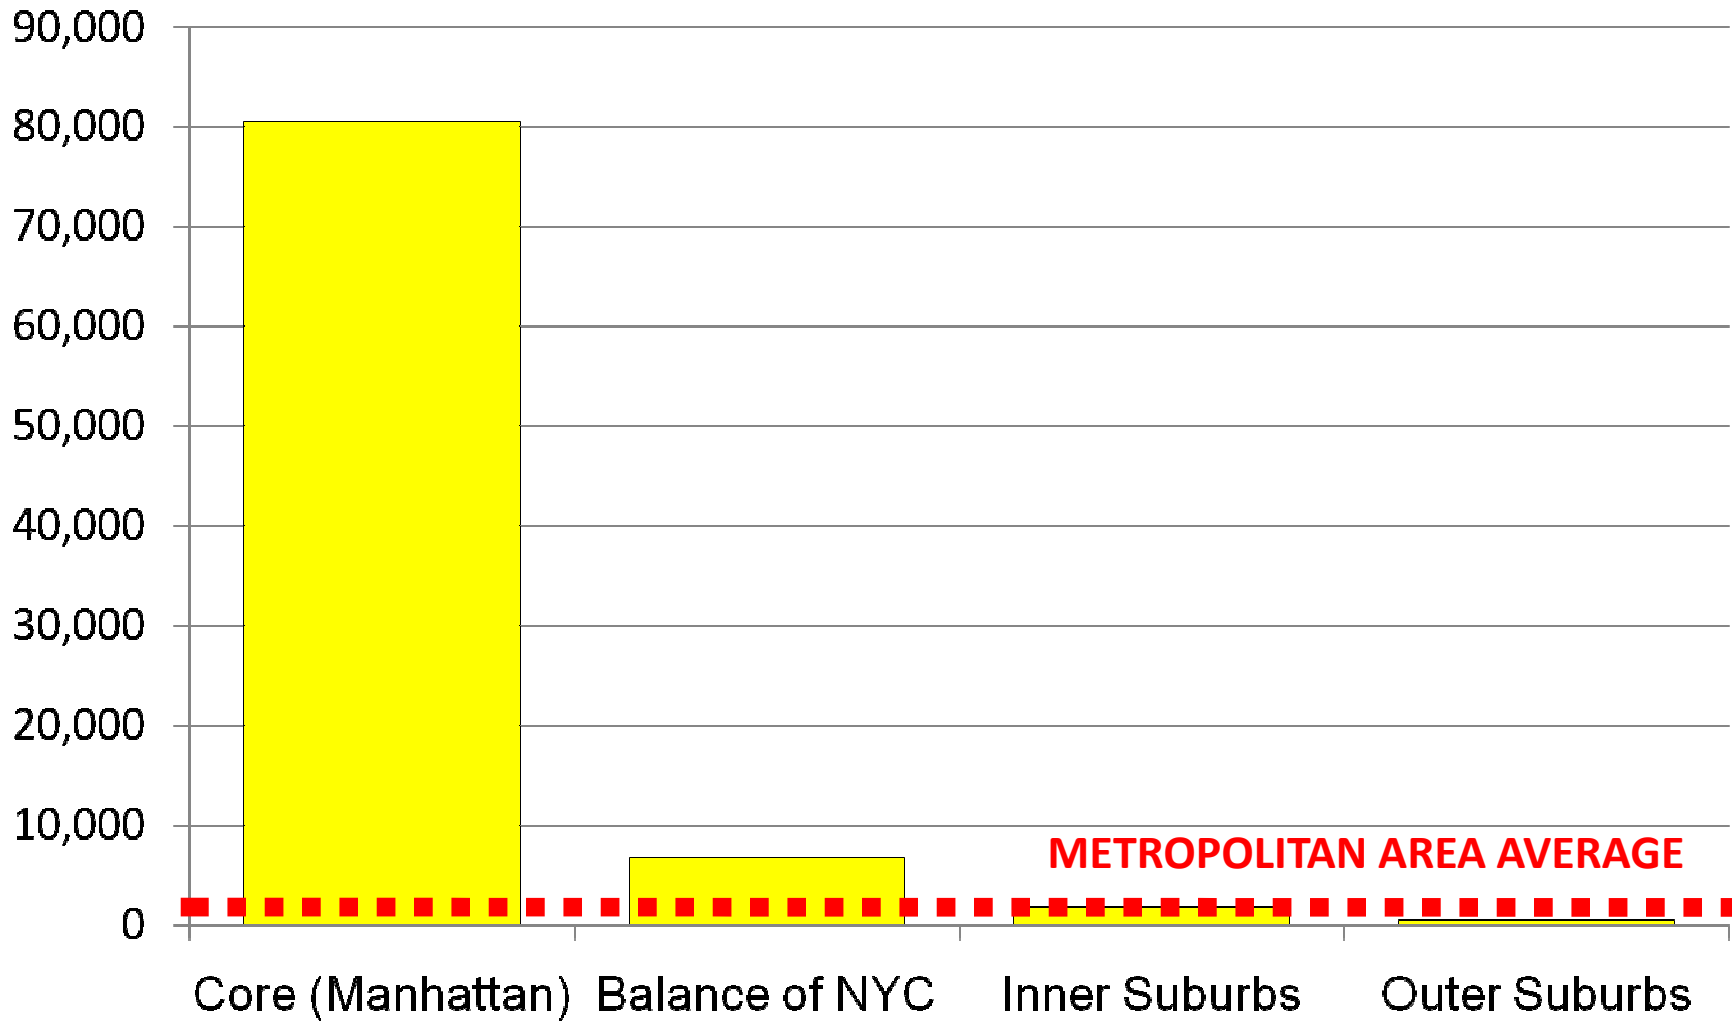

Work Trip Travel Time: by Residence

NEW YORK METROPOLITAN AREA: 2006

Work Trip Travel Time: Work Location

NEW YORK METROPOLITAN AREA: 2006

Jobs-Housing Balance

NEW YORK METROPOLITAN AREA: 2006

Transit Work Trip Share: by Residence

NEW YORK METROPOLITAN AREA: 2006

Transit Work Trip Share: Work Location

NEW YORK METROPOLITAN AREA: 2006

Employment Density

NEW YORK METROPOLITAN AREA: 2006

Distribution of Employment

NEW YORK METROPOLITAN AREA: 2006

Note: Outer Suburban Share Under-Estimated (Data not available For Litchfield, Putnam, Sussex & Warren Counties)