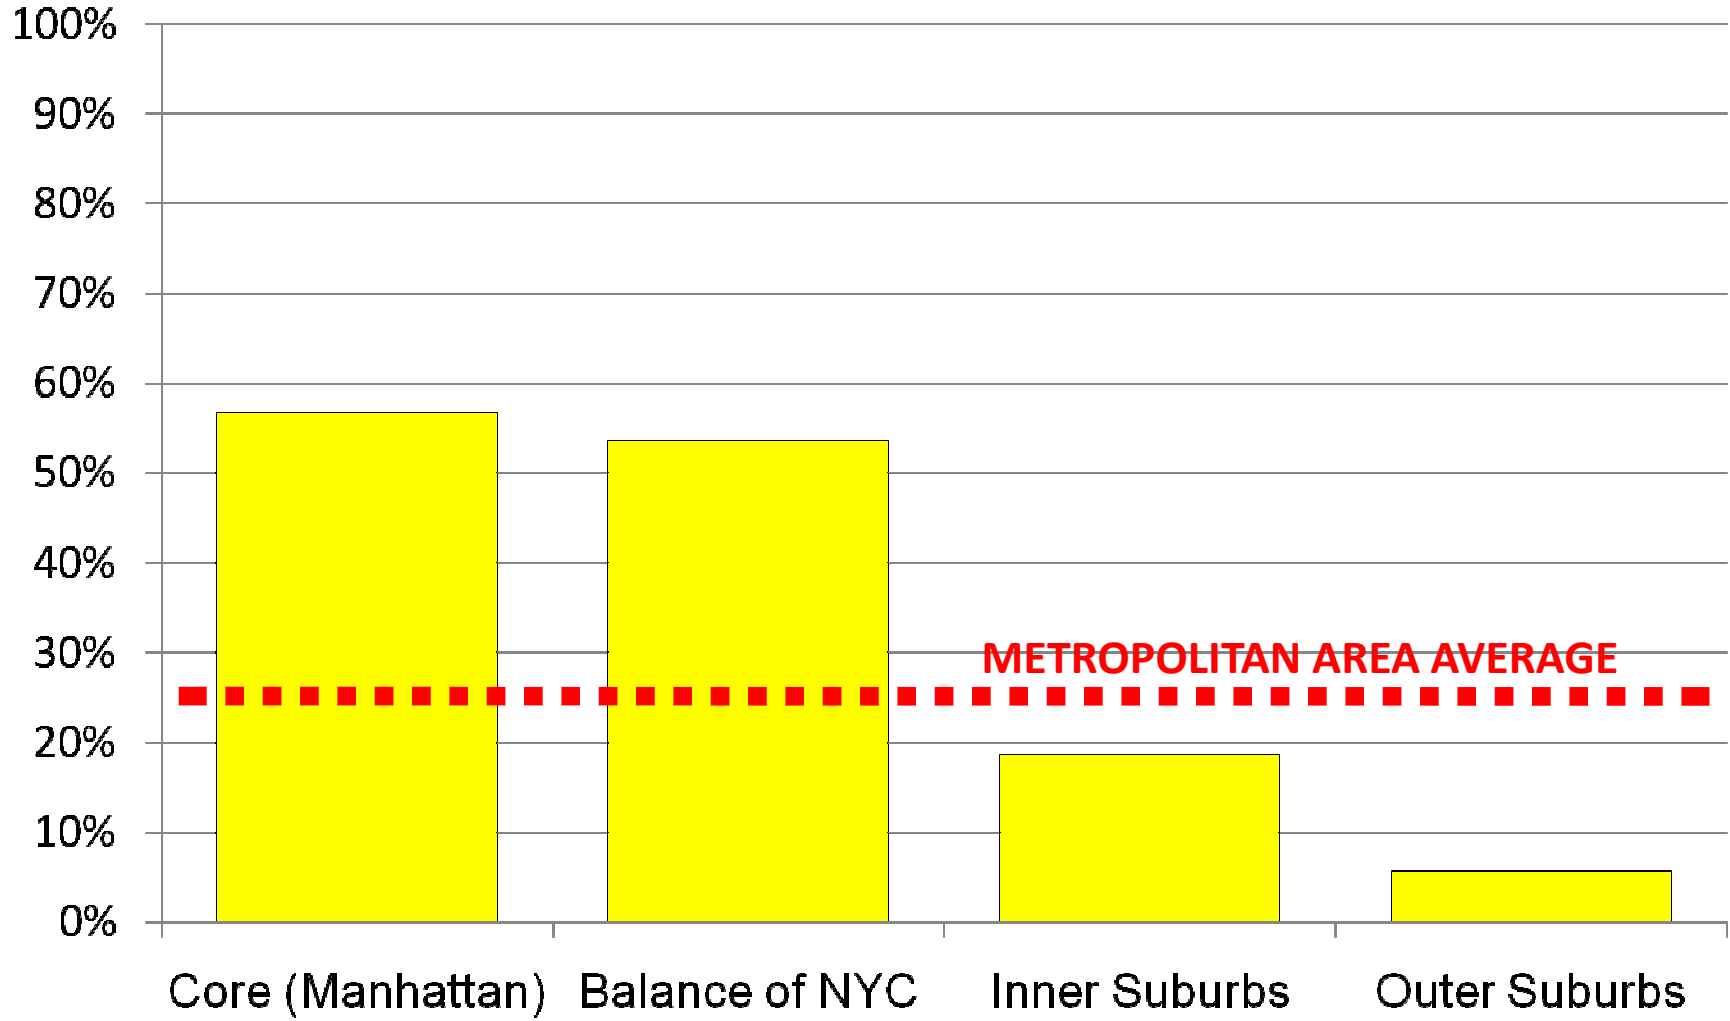

Work Trip Travel Time: by Residence

NEW YORK METROPOLITAN AREA: 2006

Work Trip Travel Time: Work Location

NEW YORK METROPOLITAN AREA: 2006

Jobs-Housing Balance

NEW YORK METROPOLITAN AREA: 2006

Transit Work Trip Share: by Residence

NEW YORK METROPOLITAN AREA: 2006

Transit Work Trip Share: Work Location

NEW YORK METROPOLITAN AREA: 2006

Employment Density

NEW YORK METROPOLITAN AREA: 2006

Distribution of Employment

NEW YORK METROPOLITAN AREA: 2006

Note: Outer Suburban Share Under-Estimated (Data not available For Litchfield, Putnam, Sussex & Warren Counties)