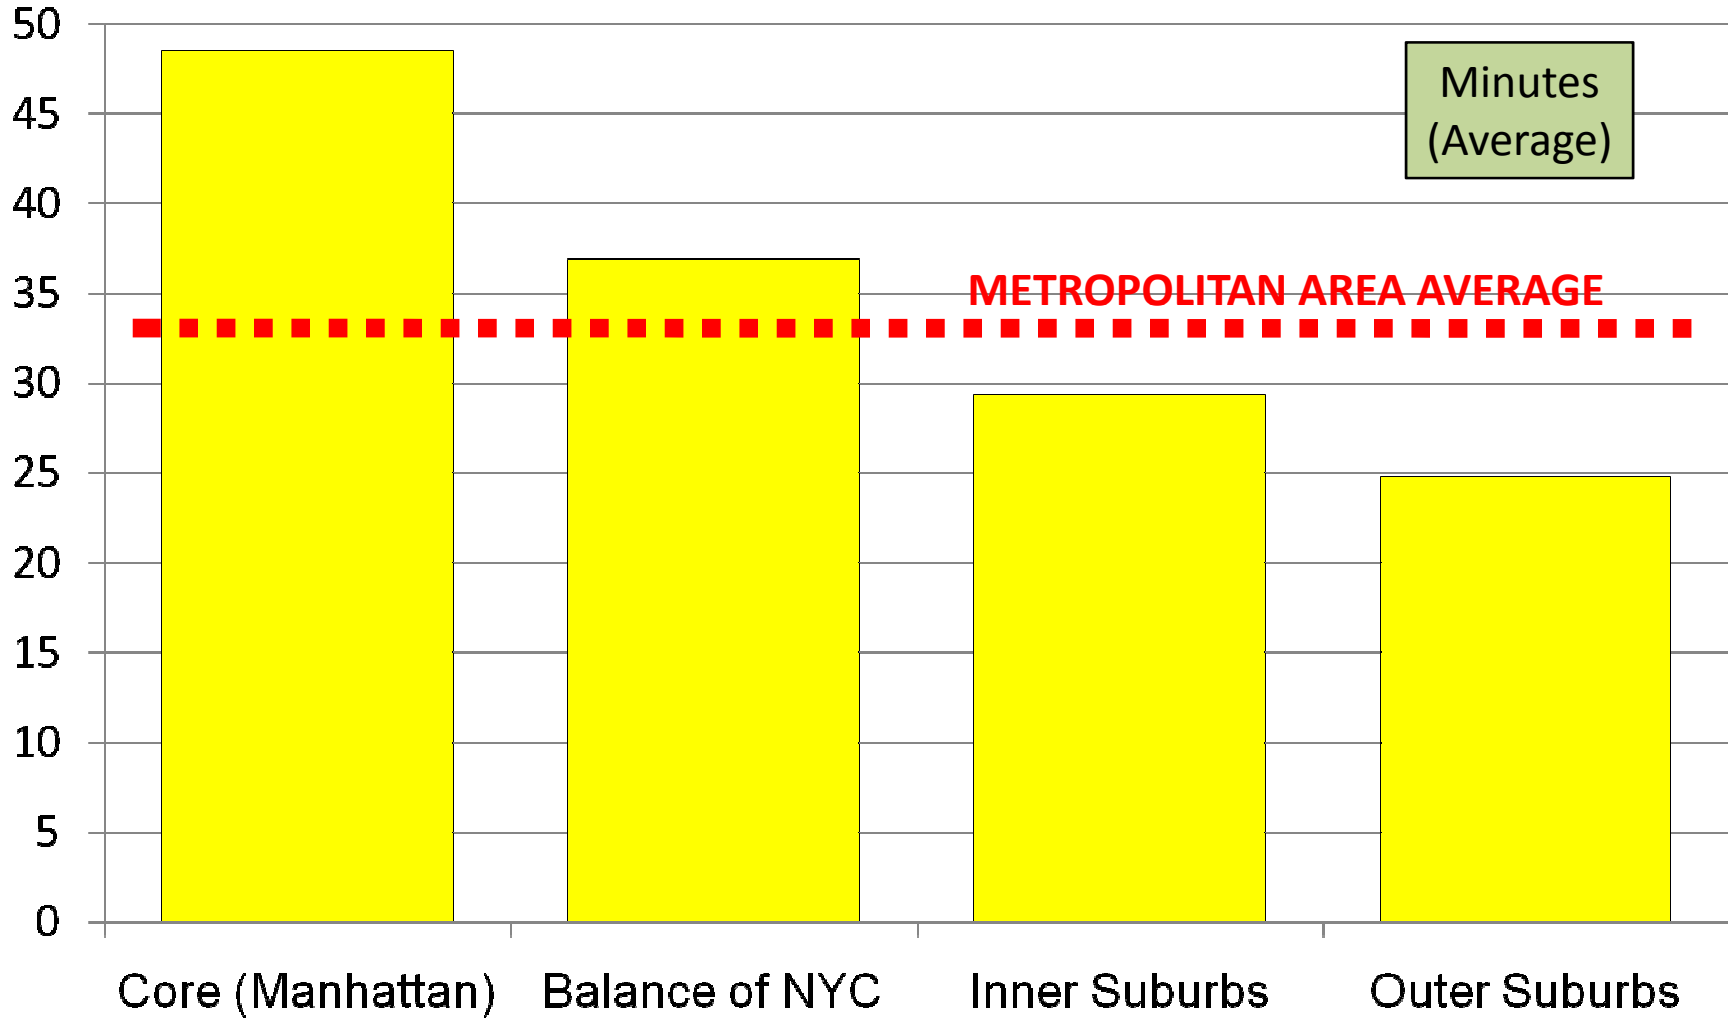

Work Trip Travel Time: by Residence

NEW YORK METROPOLITAN AREA: 2006

Work Trip Travel Time: Work Location

NEW YORK METROPOLITAN AREA: 2006

Jobs-Housing Balance

NEW YORK METROPOLITAN AREA: 2006

Transit Work Trip Share: by Residence

NEW YORK METROPOLITAN AREA: 2006

Transit Work Trip Share: Work Location

NEW YORK METROPOLITAN AREA: 2006

Employment Density

NEW YORK METROPOLITAN AREA: 2006

Distribution of Employment

NEW YORK METROPOLITAN AREA: 2006

Note: Outer Suburban Share Under-Estimated (Data not available For Litchfield, Putnam, Sussex & Warren Counties)