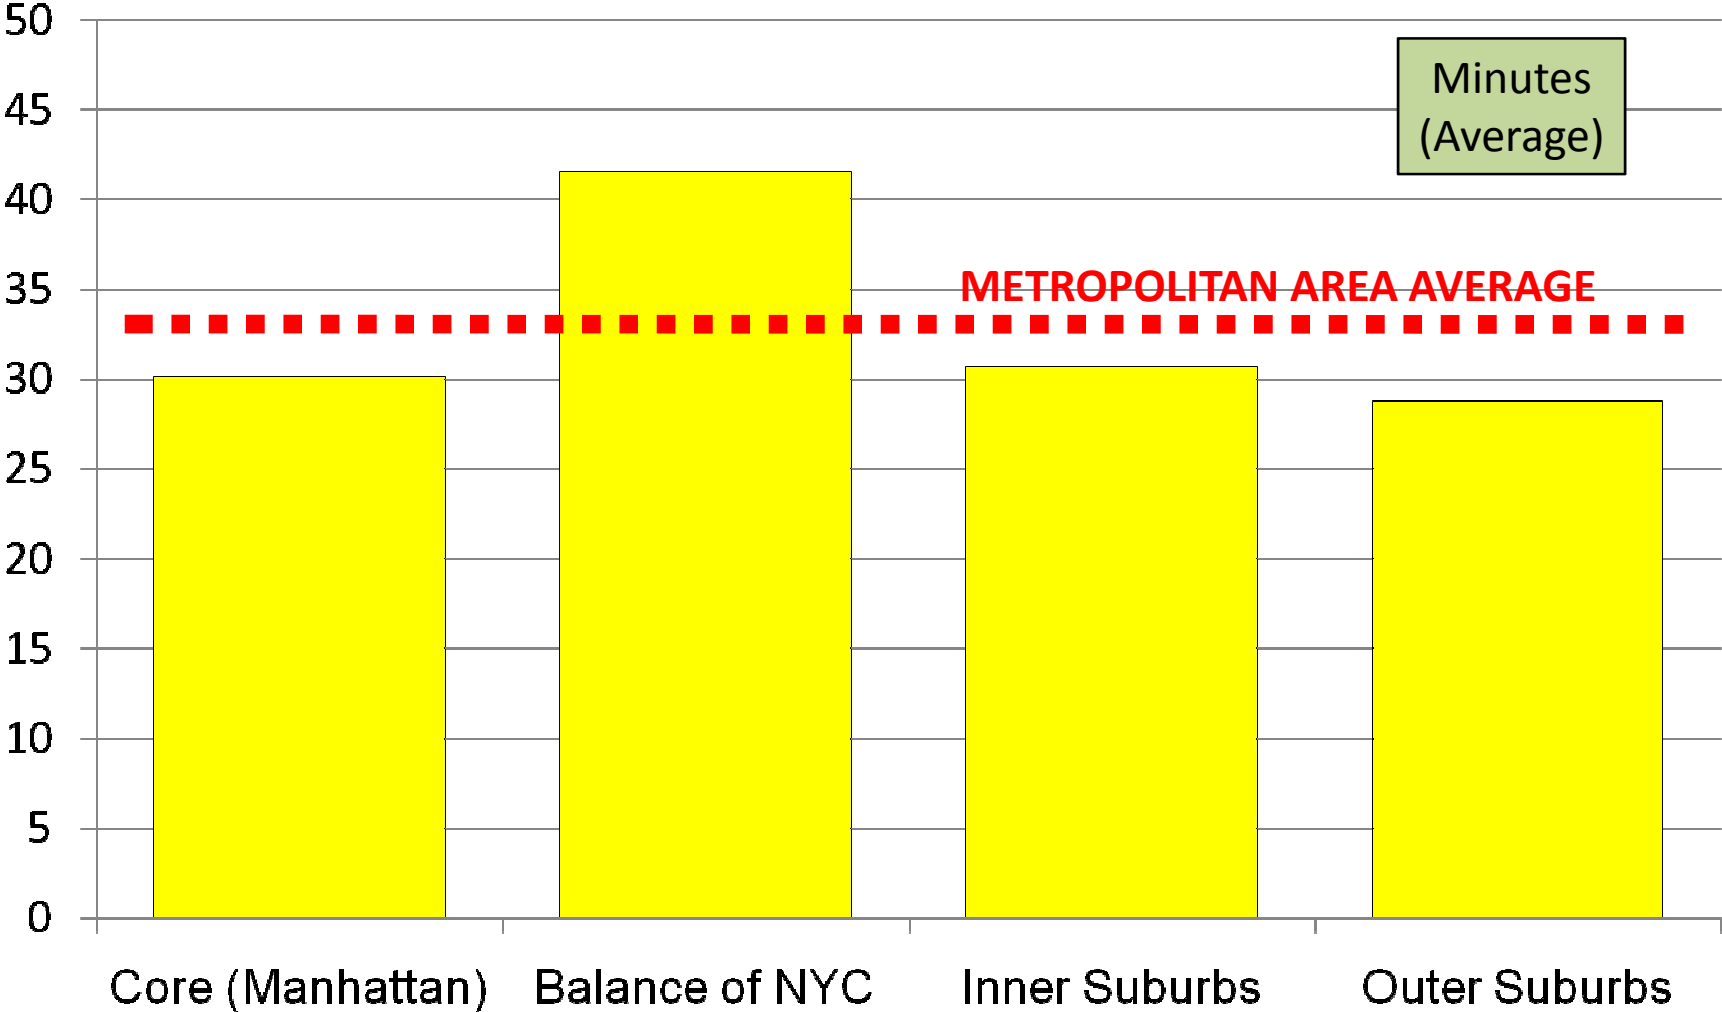

Work Trip Travel Time: by Residence

NEW YORK METROPOLITAN AREA: 2006

Work Trip Travel Time: Work Location

NEW YORK METROPOLITAN AREA: 2006

Jobs-Housing Balance

NEW YORK METROPOLITAN AREA: 2006

Transit Work Trip Share: by Residence

NEW YORK METROPOLITAN AREA: 2006

Transit Work Trip Share: Work Location

NEW YORK METROPOLITAN AREA: 2006

Employment Density

NEW YORK METROPOLITAN AREA: 2006

Distribution of Employment

NEW YORK METROPOLITAN AREA: 2006

Note: Outer Suburban Share Under-Estimated (Data not available For Litchfield, Putnam, Sussex & Warren Counties)