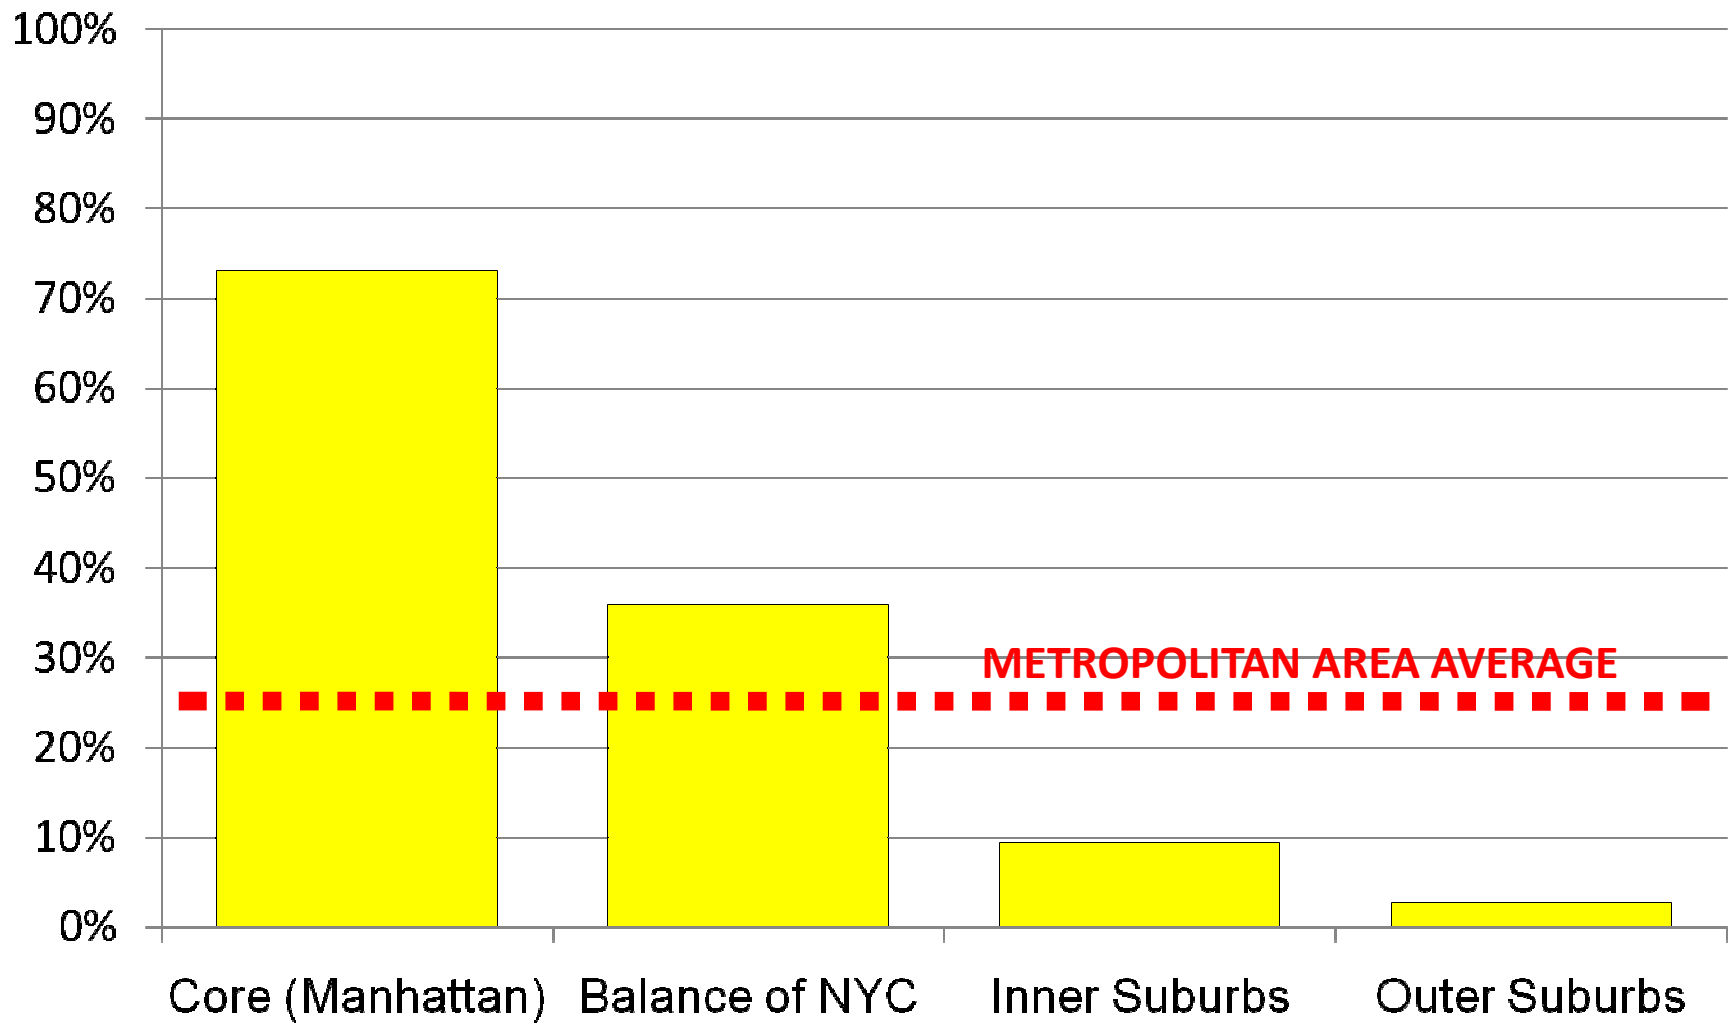

Work Trip Travel Time: by Residence

NEW YORK METROPOLITAN AREA: 2006

Work Trip Travel Time: Work Location

NEW YORK METROPOLITAN AREA: 2006

Jobs-Housing Balance

NEW YORK METROPOLITAN AREA: 2006

Transit Work Trip Share: by Residence

NEW YORK METROPOLITAN AREA: 2006

Transit Work Trip Share: Work Location

NEW YORK METROPOLITAN AREA: 2006

Employment Density

NEW YORK METROPOLITAN AREA: 2006

Distribution of Employment

NEW YORK METROPOLITAN AREA: 2006

Note: Outer Suburban Share Under-Estimated (Data not available For Litchfield, Putnam, Sussex & Warren Counties)