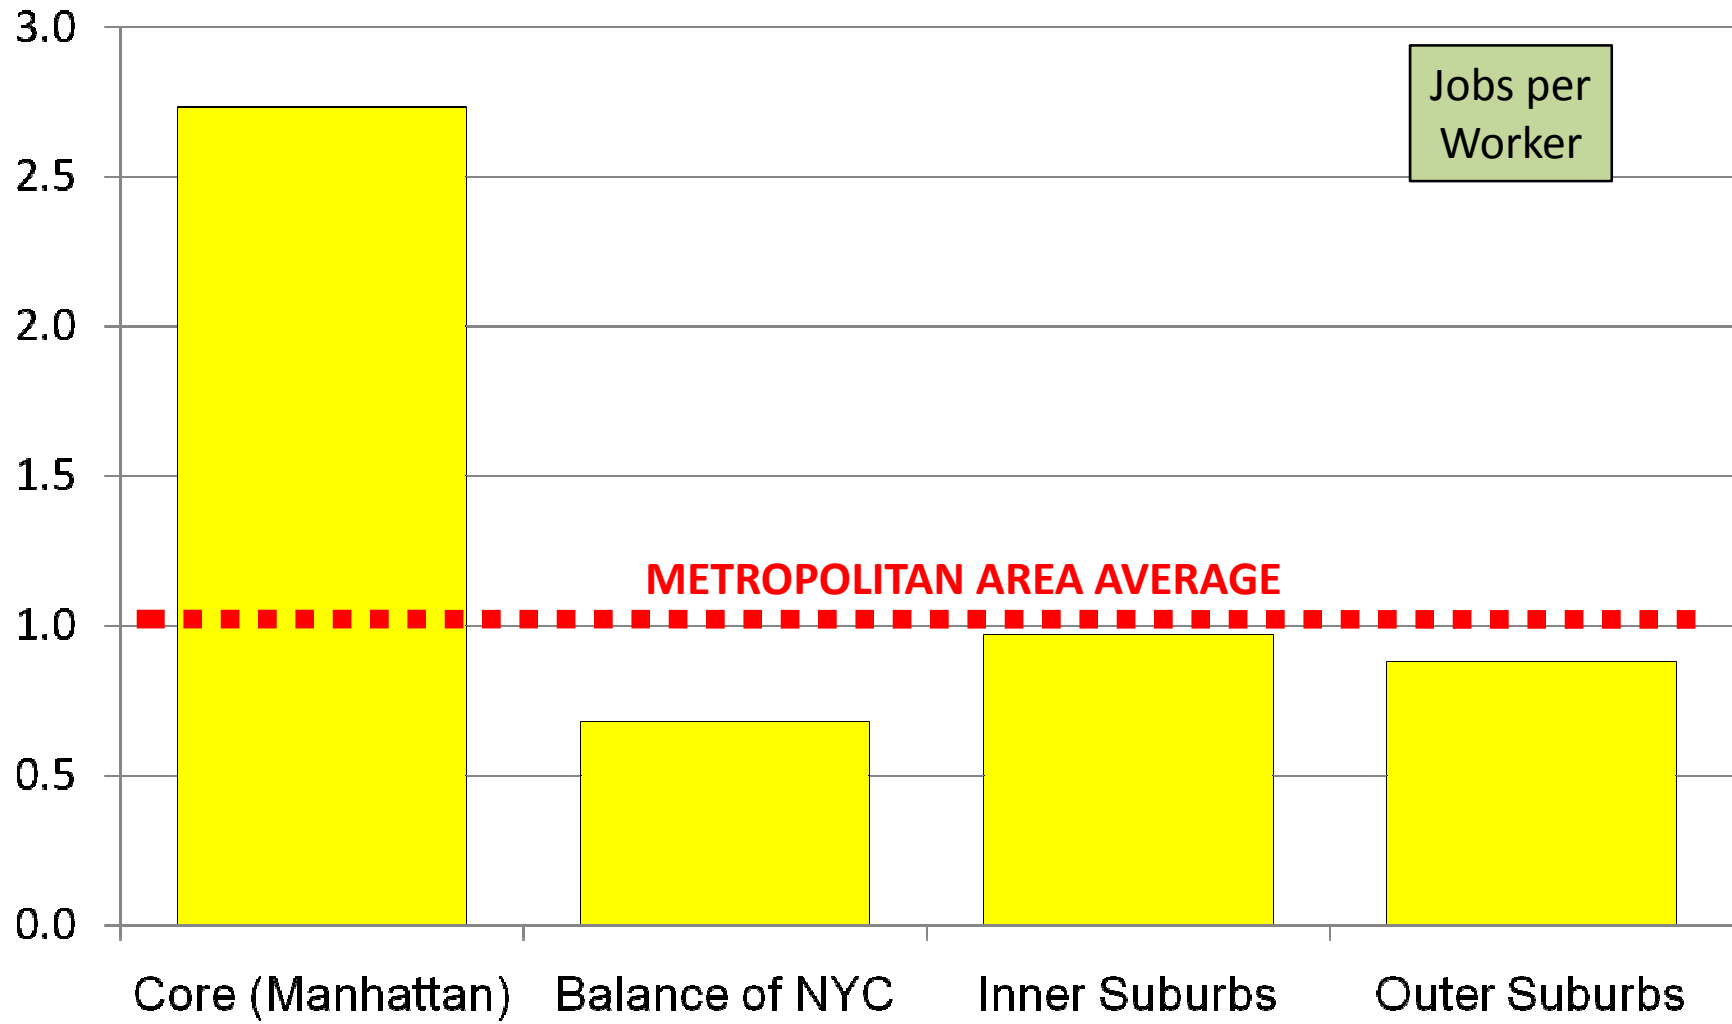

Work Trip Travel Time: by Residence

NEW YORK METROPOLITAN AREA: 2006

Work Trip Travel Time: Work Location

NEW YORK METROPOLITAN AREA: 2006

Jobs-Housing Balance

NEW YORK METROPOLITAN AREA: 2006

Transit Work Trip Share: by Residence

NEW YORK METROPOLITAN AREA: 2006

Transit Work Trip Share: Work Location

NEW YORK METROPOLITAN AREA: 2006

Employment Density

NEW YORK METROPOLITAN AREA: 2006

Distribution of Employment

NEW YORK METROPOLITAN AREA: 2006

Note: Outer Suburban Share Under-Estimated (Data not available For Litchfield, Putnam, Sussex & Warren Counties)